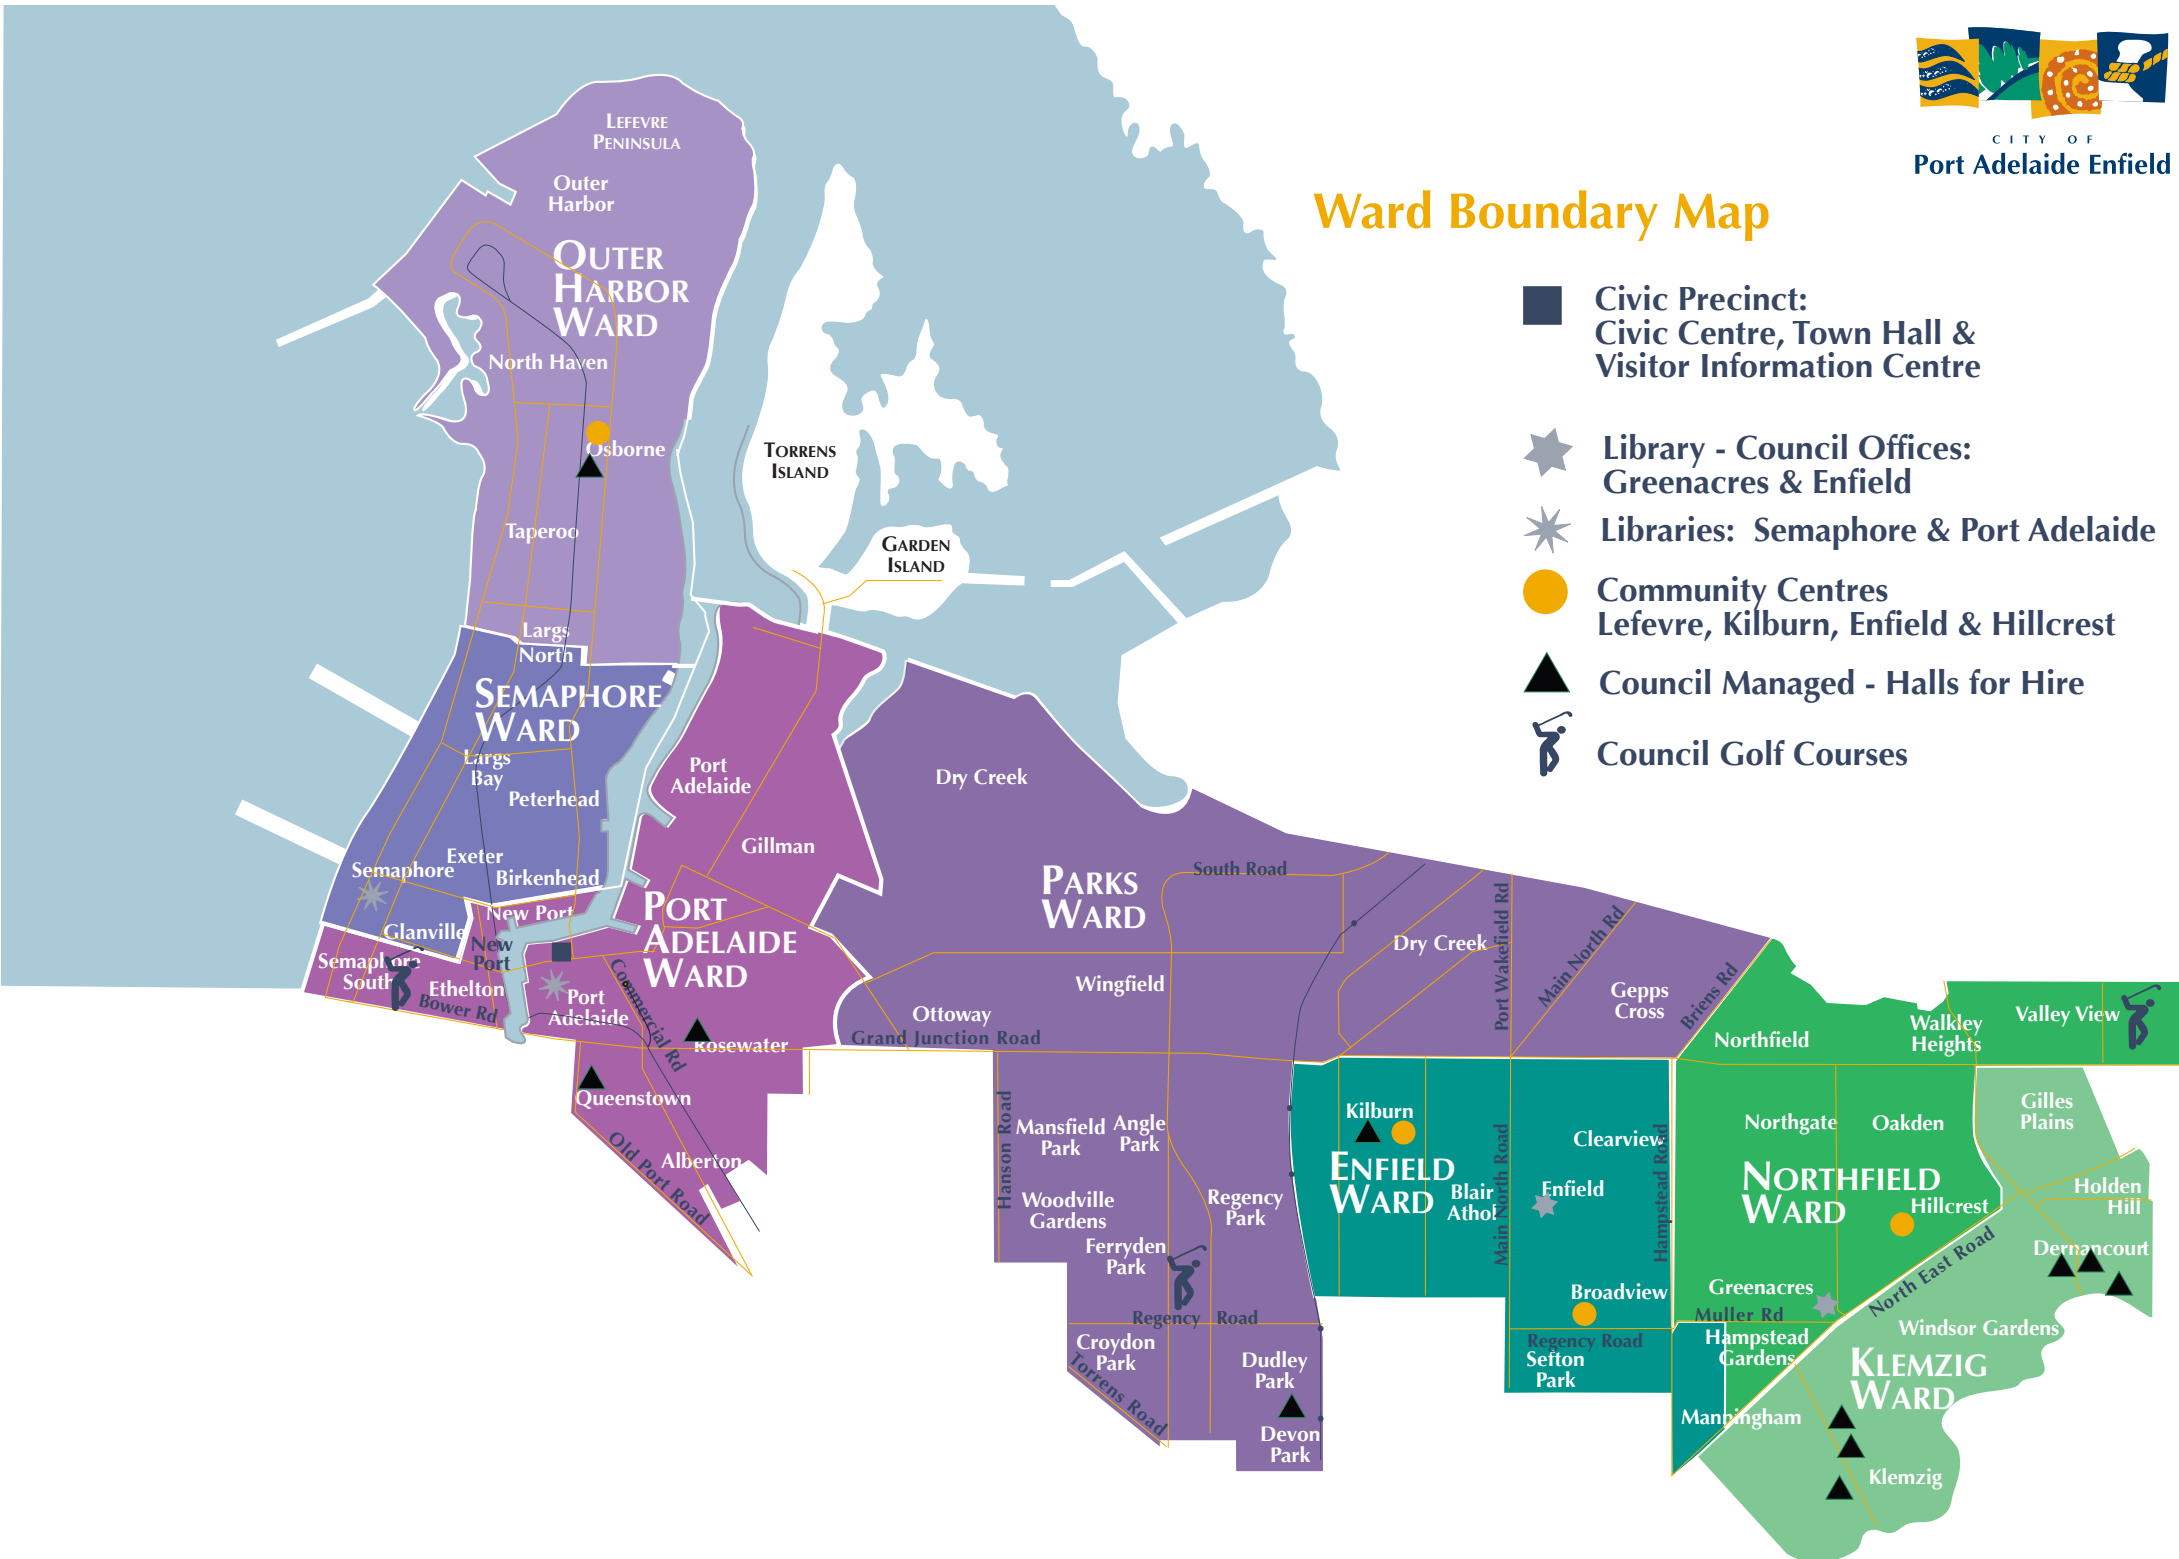

Ward Boundary Map

-  **Civic Precinct:**
Civic Centre, Town Hall & Visitor Information Centre
-  **Library - Council Offices:**
Greenacres & Enfield
-  **Libraries:** Semaphore & Port Adelaide
-  **Community Centres**
Lefevre, Kilburn, Enfield & Hillcrest
-  **Council Managed - Halls for Hire**
-  **Council Golf Courses**